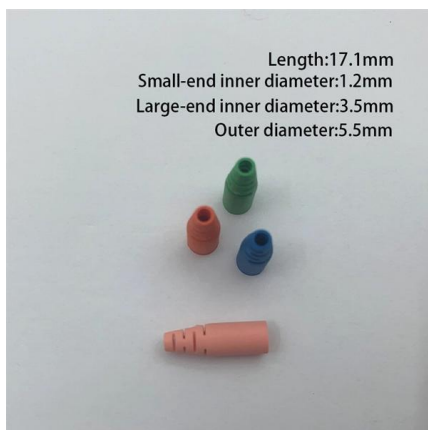

ODF vs. Fiber Patch Panel: Key Differences Explained

In the intricate world of fiber optic networks, two pieces of hardware often sit side-by-side yet serve distinct, critical roles: the Fiber Patch Panel and