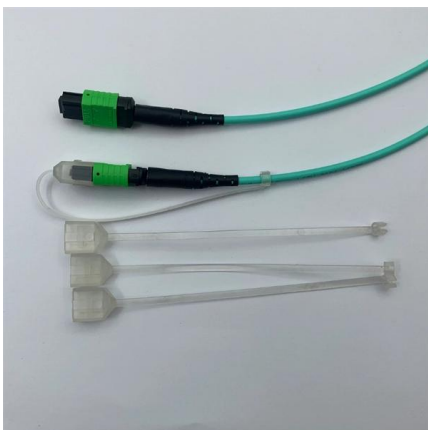

Optical Distribution Frame (ODF) Guide: Smart Choices

Top network engineers reveal 5 critical ODF optical distribution frame selection rules. From bend radius to modularity, make a smart, future-proof