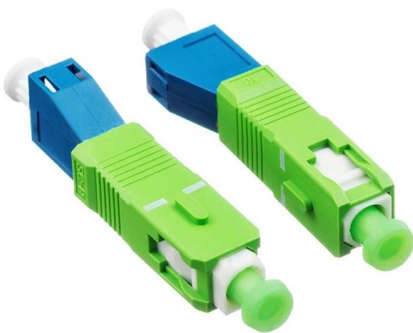

Optical Distribution Frame (ODF) in Telecom: Types & Uses

An Optical Distribution Frame (ODF) is a specialized enclosure designed to manage, connect, protect, and distribute fiber optic cables in telecom and data networks. Think of it as a

FIBER DISTRIBUTION FRAME

The NSDF is the industry's only fiber distribution frame that provides fiber connectivity and vertical cable management in standard 19" racks/cabinets, with the highest fiber density/in² in the industry today.