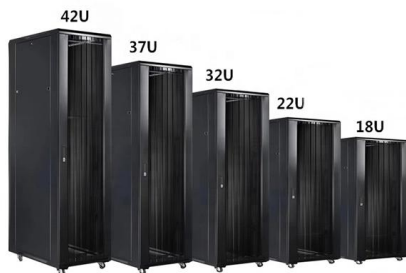

### HAILE 8 Optical Fiber Termination Box P1-8-FC 8-Core FC Full

The HAILE 8 Optical Fiber Termination Box P1-8-FC is designed for managing up to 8 optical fiber connections using FC connectors. The box includes dedicated splice trays for cable pigtail splicing,