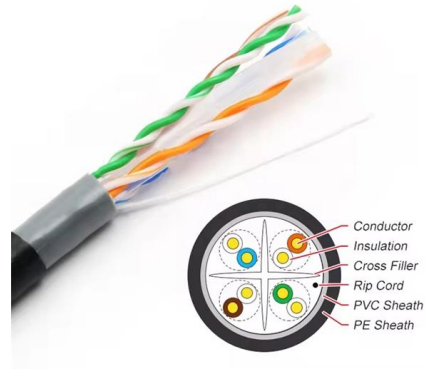

Fiber Optic Cable Tray

Fiber cable trays are designed to protect and route fiber optic patch cords, multi-fiber cable assemblies, and intrafacility fiber cable (IFC) to and from fiber splice