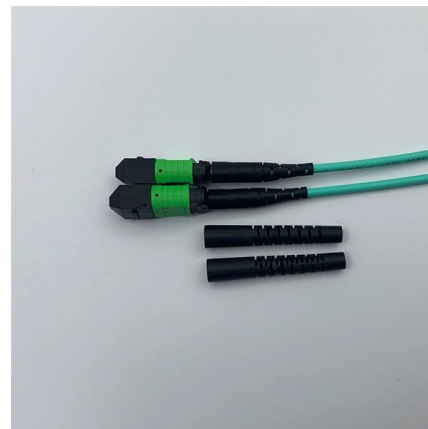

Lightera: Complete Fiber Optic and Connectivity Solutions

Leader in fiber optic and connectivity solutions, uniting Furukawa Electric's fiber and cable division, Furukawa Electric LatAm and OFS.