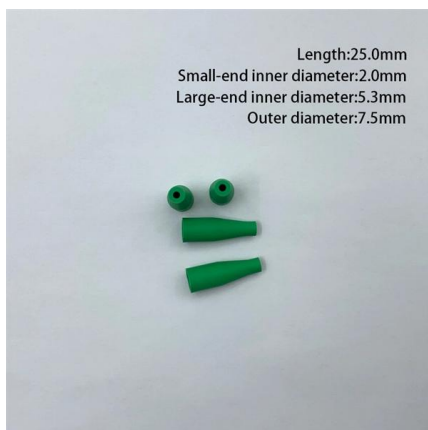

Comms Express , Top Supplier of Network Cables, Data & Server Racks

Complete network supplies specialists providing all types of business solutions, including server & data racks, network cables, & cabinets. Order online today.