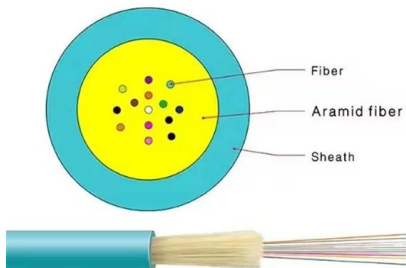

Fiber Junction Box: Your Guide to Installation, Types,

Discover the world of Fiber Junction Boxes! Explore installation tips, different types, and the advantages they offer. Get expert insights for seamless