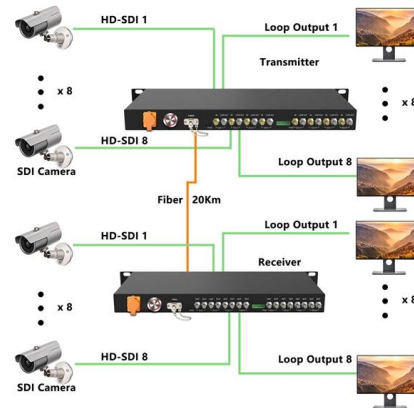

Fiber Optic Splice Closure, Electrical Cable Junction

Fiber optical splice closure is widely used in communication, network systems, CATV cable TV, optical cable network systems, and so on. It is used for protective

Glass Fibre Junction Boxes in JUNG Design

To ensure that the fibre optic connection blends harmoniously into the existing electrical installation, we offer the junction boxes in the design frames of the AS/A, CD and LS ranges. In this way, we create

MR398-JB Fiber Optic Junction Boxes

MR398-JB series fiber optic junction boxes are designed to join two fiber optic cables and environmentally protect the connection. The junction boxes are designed to