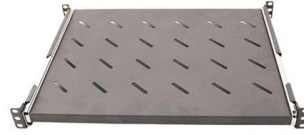

Fiber Terminal Box VS. Junction Box: What is the

Imagine your fiber optic network as a high-speed information highway. Just like highways require exits, interchanges, and connections to reach homes