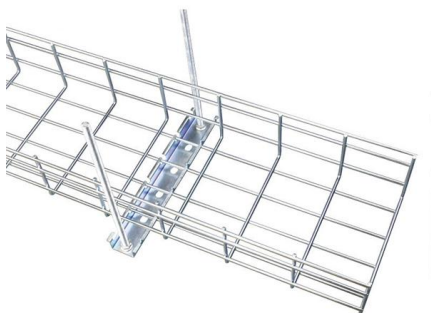

Fiber Optic Cable Sheathing Box Termination

Fiber Optic Cable Sheathing Box Termination

6 Splice Distribution Box Unloaded 1x4 Fiber Optic

The fiber optic termination box is great for joining optical cable and pigtail or splitter, which can achieve cable direct and branch connection. The plastic splice box

HAILE 8 Optical Fiber Termination Box P1-8-FC 8-Core FC Full

Buy the HAILE 8 Optical Fiber Termination Box P1-8-FC for secure, efficient fiber optic cable management. Features 8 FC ports, pigtail splice capability, and durable design. Ideal for telecom,

8 Port Fiber Access Terminal (FAT) with Mid-span Entry

The 8 port termination box supports 2 entry cables with Dia \leq 12mm, which enables optical fiber cable distribution and 1:8 optical signal splitting, support 8 cores Splice .