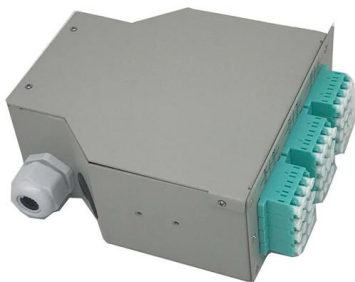

8 Port Fiber Access Terminal (FAT) with Mid-span Entry

The 8 port termination box supports 2 entry cables with Dia \leq 12mm, which enables optical fiber cable distribution and 1:8 optical signal splitting, support 8 cores Splice .

Fiber Termination Boxes: A Beginner's Guide to

A Fiber Termination Box, also known as a Fiber Distribution Box, is a crucial component in fiber optic networks. It serves as a termination point for

Fiber Termination Box Installation & Maintenance Guide

8 Port Wall Mount Fiber Optic Termination Box Outdoor Cable Distribution Enclosure This 8 Ports LC SC Wall Mount Fiber Optic Termination Box Cable Optical

Fiber Optic Termination Box: The Complete Guide