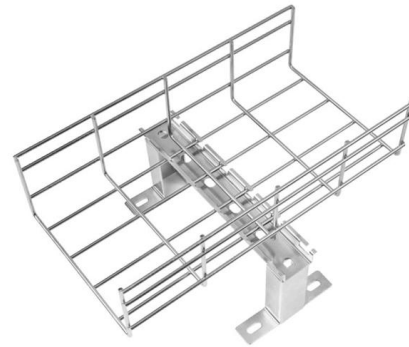

Indoor/Outdoor 8 Core Fiber Optic Termination Box

Our FAT-8T 8 core fiber optic termination box brings you seamless integration and efficiency to your FTTx network systems.