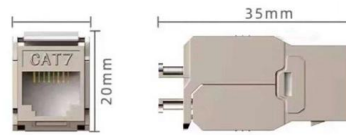

Fiber Optic Patch Panel Explained: What It Is & How It

Learn what a fiber optic patch panel is, how it works, and why it is essential in modern fiber networks. A practical guide for FTTH, data centers, and telecom