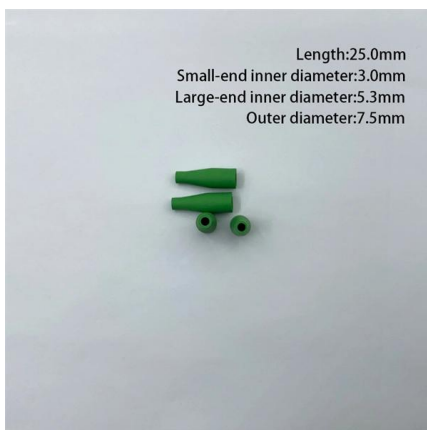

Online Bulk Cable Company , CableWholesale

As a premier online bulk cable company, CableWholesale carries a large inventory of computer cables, USB, HDMI, fiber optic, VGA cables, and more. Shop now!