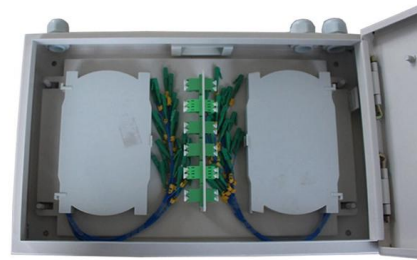

Choice of fiber optic terminal box

How to choose the price and model of the fiber optic terminal box? The installation requirements of the fiber optic terminal box. For friends who work in fiber optic wiring, the fiber optic

Clearfield® Increases FTTx Simplicity and Flexibility with In-box Fiber

Ease-of-use, flexibility increases number of fiber installations per day MINNEAPOLIS - October 23, 2018 - Clearfield, Inc. (NASDAQ:CLFD), the specialist in fiber management for

G.657.A2 Bend-Insensitive Single-Mode Optical Fiber

Explore G.657.A2 bend-insensitive single-mode optical fiber for FTTH, dense indoor routing, compact terminal boxes, and drone fiber or FPV tether systems. Learn key specs, bend performance,