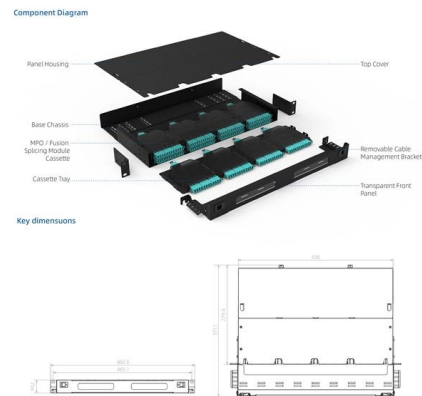

Connecting Network Switches via Fiber

Connecting Network Switches via Fiber As network speeds continue to advance from 1 Gb and beyond, connecting network switches via copper limits data speed and