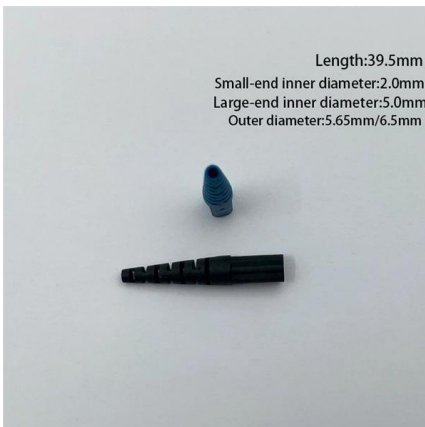

What is a Fibre Channel switch? , Definition from

A Fibre Channel (FC) switch is a networking device that's compatible with the FC protocol and designed for use in a dedicated storage area network

Unlocking the Potential of a Fiber Optic Switch in Modern Networks

They direct the incoming optical signal to the relevant output port to facilitate data flow through the optical fiber switch. These switches are distinguished by their ability to maintain high

Fiber Optic Switches, Multiplexers, Demultiplexers

Shop DigiKey's large in-stock selection of Fiber Optic Switches, Multiplexers, Demultiplexers. View inventory, pricing and order now for same day shipping!