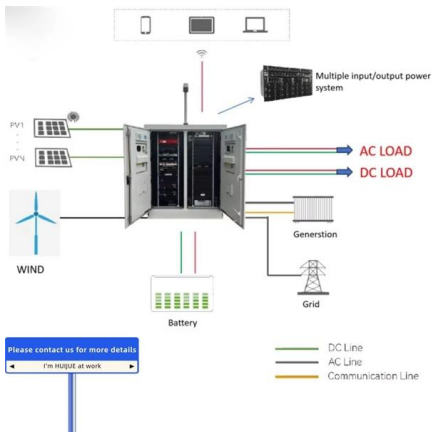

FDB-32 Fiber Distribution Box, 32 ports- AOA Tech

FDB-32 Series 32 ports Fiber Distribution Box, also called Splitter Distribution Box or Fiber Terminal Box, can be used in FTTH projects and is suitable for corridor,

Durable FTTH Terminal Box , Fiber Termination

Explore reliable FTTH terminal boxes for secure fiber termination and distribution.

Fiber Optic Terminal Box 6 Ports

Discover 6-port fiber optic terminal box with IP65 rating, CE/ROHS certified metal housing for FTTH/FTTX networks--ideal for reliable, high-speed data connections.