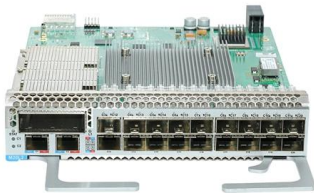

Fiber Optic Termination Boxes

Find here Fiber Optic Termination Boxes, Fiber Box manufacturers, suppliers & exporters in India. Get contact details & address of companies manufacturing and