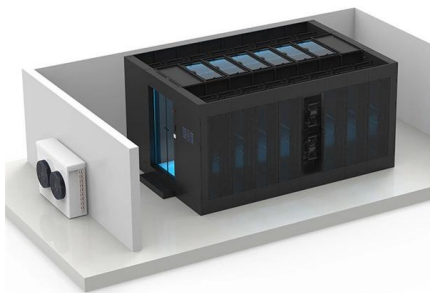

OTRANS is a leading fiber optic distribution box manufacturer. We offer a wide range of 1-24 core FDB boxes and ODF cabinets for indoor/outdoor FTTH deployment.