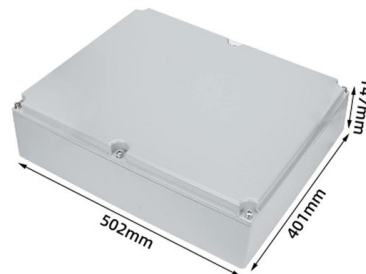

DIN Rail 6 Ports SC Fiber Termination Box

3C-LINK DIN Rail Fiber optic terminal box is available for the distribution and