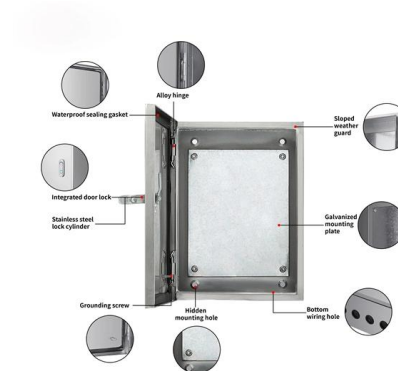

Durable FTTH Terminal Box , Fiber Termination

Explore reliable FTTH terminal boxes for secure fiber termination and distribution. Wall-mounted design, robust build, for home and industrial optical networks.