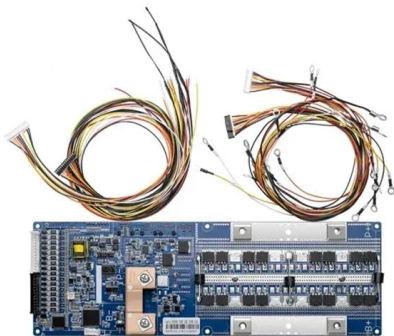

FC to SC fiber optic adapter

FC to SC fiber optic adapter

Amazon : Visual Fault Locator

Moocci Visual Fault Locator - Fiber Optic Cable Tester Meter Kit with FC Male to LC Female Adapter - Fiber Optic Tools Tester Detector for LC/FC/SC/ST, Network Cable Test Save 5% with coupon Add

2 Pcs FC Male to SC Female Hybrid Optical Fiber

The FC to SC Fiber Coupler is specially designed to provide precise simplex fiber

Amazon : Fiber Termination Kit

Fiber Optic Termination Tool Kit FTTH Cable Cold Welding Tool Set with X5 Grey Optical Fiber Cleaver with FC-LC Adapter D7 OPM 50+ bought in past month Add to cart Fiber Optic Termination &

Fiber Optic Mating Adaptors , Fiber-Optic Mating Adaptors

F-MA-SC-ST Fiber Optic Mating Adapter, SC Female to ST Female. Each mating adapter is a female-to-female fiber connector. Our standard versions feature like connectors on each side. Hybrid mating