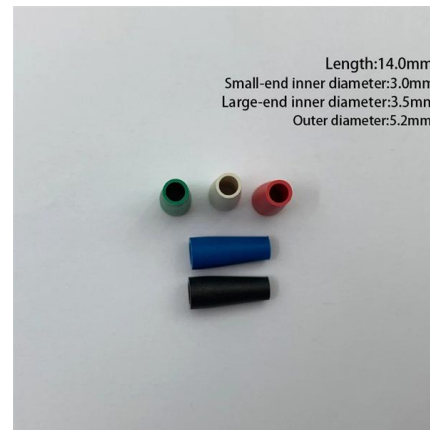

Fiber Optic Mating Adaptors , Fiber-Optic Mating Adaptors

F-MA-SC-ST Fiber Optic Mating Adapter, SC Female to ST Female. Each mating adapter is a female-to-female fiber connector. Our standard versions feature like connectors on each side. Hybrid mating