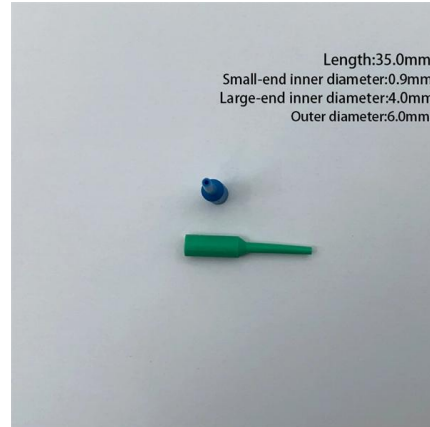

How to Fix USB Flash Drive Not Recognized: Complete Guide

The first thing you should try if the USB drive is physically bent is to carefully try to push it back into alignment. If that doesn't work, other solutions