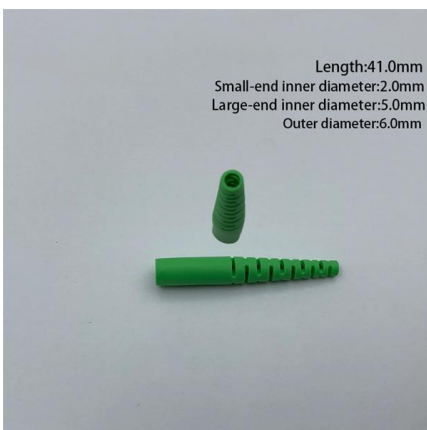

## How to Fix "USB Device Not Recognized" Error in Windows

Did you encounter a "USB device not recognized" error in Windows? These top fixes will get your USB drive working again.

Length:14.5mm  
Small-end inner diameter:2.0mm  
Large-end inner diameter:3.5mm  
Outer diameter:5.2mm

Length:41.0mm  
Small-end inner diameter:2.0mm  
Large-end inner diameter:5.0mm  
Outer diameter:6.0mm