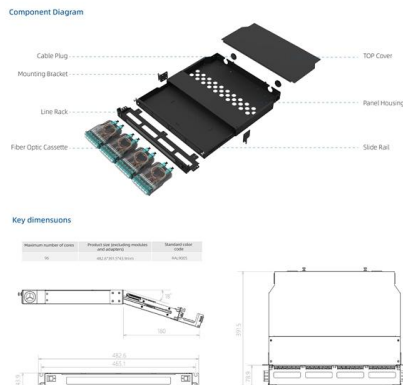

How to Fix Your USB Drive Not Showing Up on Windows 10 or

When your USB drive fails to appear on Windows 10 or Windows 11, it can disrupt your workflow and cause frustration. Fortunately, this issue is often resolvable with straightforward