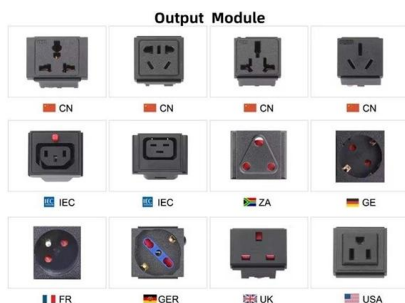

The installation requirements for the distribution box

A distribution box is the heart of any electrical system. It takes the incoming power and safely distributes it to different circuits throughout your