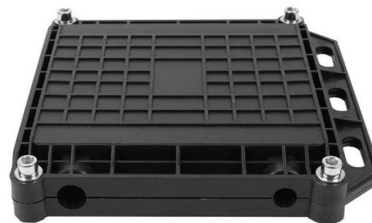

Cable Trays

Our cable ladder systems are available in Hot-Dip Galvanised (HDG) and stainless steel, with optional aluminium ladder trays for lightweight or corrosion-sensitive