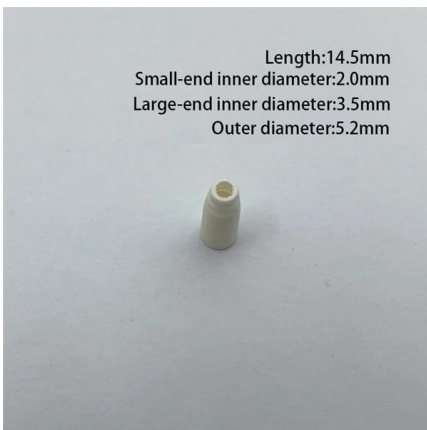

Fiber Optic Distribution Box

Fiber Optic Distribution Box - Fiber Optical Terminal Box 12 Core FTTH Fiber Optic Distribution Enclosure IP65 : Buy Online at Best Price in KSA - Souq is now

12 Core FTTH Fiber Distribution Box

Fiber distribution box can splice up to 12 cores, and the inner part is equipped with

12 Core FTTH Fiber Distribution Box

Pre-Terminated Patch Panel

- Multi-application support
- Flexible configuratvion
- Modular design

Fiber Optic Distribution Box

Capacity: The conventional fiber splitting box is 1 to 24 cores. Of course, if there is a need for a large number of cores for the fiber distribution box, we can also

FTTH 12 Core Distribution box Manufacturers and

FTTH 12 Core Distribution box 1. Description: Fiber optical distribution box is used as a termination point for the feeder cable to connect with drop cable in FTTx