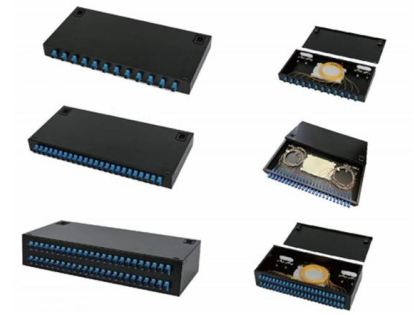

Ethiopia 12-core optical distribution box

Ethiopia 12-core optical distribution box

Optical Distribution Box

Optical Distribution Point (ODP) or Optical Distribution Box 12 Cores LW-ODB-12B Product
Outside View Product Inside View Product
Application Description: Fiber

Fodb 12a 12 Core Fiber Optic Terminal Box

FAT-12A Fiber Access Terminal - 12 Cores
Description FAT-12A fiber access termination box is able to hold up to 12 subscribers. It is used as a termination point for the feeder cable to connect with drop

12 Cores Fiber Optic Termination Box Optical

Slide-N-Lock fiber optic splice tray with its opening angle above 90 degree, it is easy for installation and maintenance. It support uncut feeder cable go through the box

12 Core FDB Fiber Optic Distribution Box With PLC Splitter

12 Core FDB Fiber Optic Distribution Box With PLC Splitter. Description: Optic Fiber Terminal Closure optic provides space and protection for the fiber optic cable splicing and joint. Optic Fiber Terminal