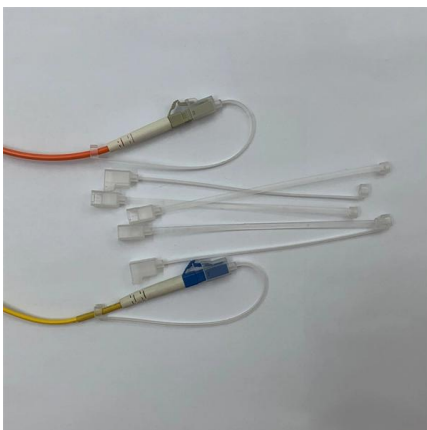

12 Core Fiber Distribution Box, 12 Port FTTH

Eardion 12 Port FTTH Fiber Distribution Box Splitter Box- Fiber Optic Terminal Junction Splitter Box with LC Fiber Cable Coupler It is suitable for optical fiber