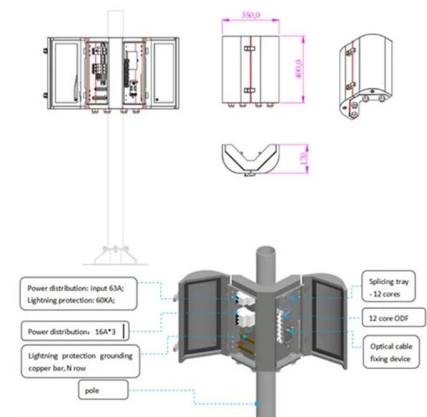

Ethernet Switches for Rail Industry

Ethernet Switches for Rail Industry

StarTech IES5102 Ethernet Switch, Industrial,

This compact 5-port industrial Ethernet switch is engineered to deliver fast, reliable network connectivity and durability in the most demanding industrial

Cisco Industrial Ethernet 3000 Layer 2/Layer 3 Series

This data sheet describes the benefits, specifications, and ordering information for the Cisco Industrial Ethernet 3000 Series Switches.

Used StarTech 5-Port Unmanaged Industrial Gigabit Ethernet Switch

General InformationThe IES51000 5-Port Industrial Ethernet Switch offers 5 Gigabit Ethernet ports in a compact, IP30-rated metal enclosure, making it the ideal network solution for harsh industrial

Railway network switch, Railway ethernet switch