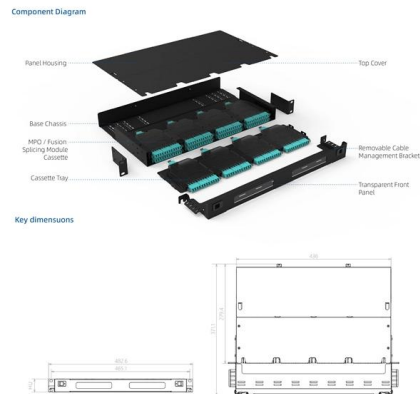

Railway Network Switch Connectors and Solutions , Amphenol LTW

To meet the growing demand for reliable onboard railway communications networks, it is important to offer a wide range of industrial Ethernet switches that complies and in many cases exceeds the