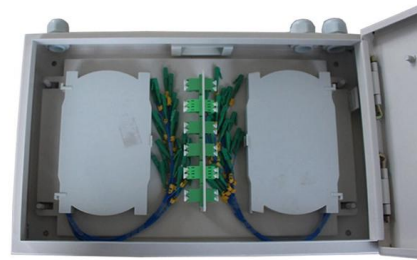

Fiber Optic Network Switches , Ethernet to Fiber

Our Ethernet network switches with fiber ports comes in managed or unmanaged formats combined with both Industrial and Commercial grades. Utilize our PoE