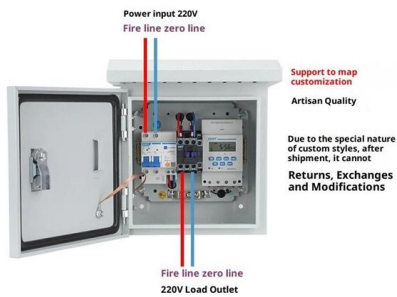

Product Wiring Diagram