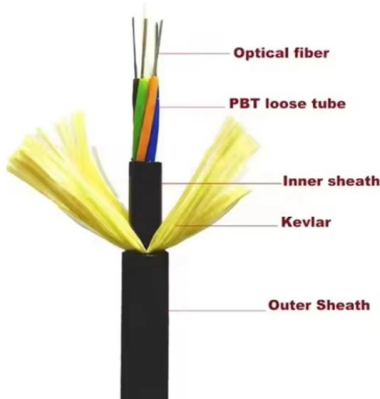

Buy Trough Type Fireproof Cable Tray , High-Quality Steel, 90-Minute

Our trough type fireproof cable tray is designed for fire safety critical applications. Constructed from high-quality steel with a special fire-retardant coating, it effectively prevents flame spread and protects