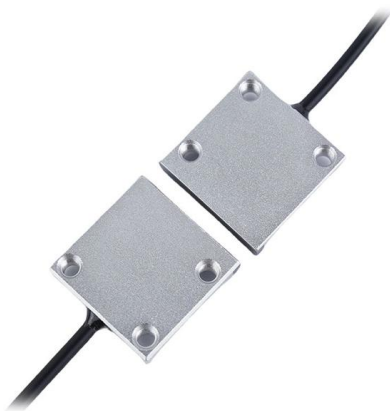

Enclosed cable tray-BXYC Co., Ltd.

Galvanized Channel Cable Tray System is a fully enclosed cable tray made of a GI plate. It can effectively protect the cable from dust, moisture, corrosion, fire, and