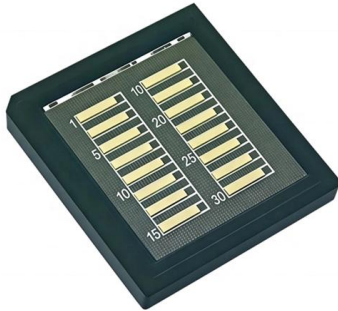

Enclosed Trough Type Fireproof Metal Cable Tray

Enclosed Trough Type Fireproof Metal Cable Tray

Trough Type Fireproof Cable Tray with Cover Price List Cable Trunking

Cable Trunking is a fully enclosed cable tray, suitable for laying computer cables, communication cables, thermocouple cables and other control cables of highly sensitive systems. It has a good effect on

Cable Tray Type Selection

The only reason to select a ventilated trough cable tray over a ladder type cable tray is aesthetics. No drooping of small cables is visible. The ventilated trough cable tray does provide more support to the

What are the main types of cable tray?

Solid bottom cable tray is also called as cable trunking or trough type cable tray, typically made from galvanized steel or sheet metal. As the name

Trough Type Galvanized Cable Tray: Hot-Dip Zinc Coated, Enclosed

Trough Type Galvanized Cable Tray is a fully enclosed cable management system, typically made of Q235 steel with hot-dip galvanized coating for corrosion resistance. Its rectangular trough shape with

Fire stop section of the cable tray and cable management NEMA