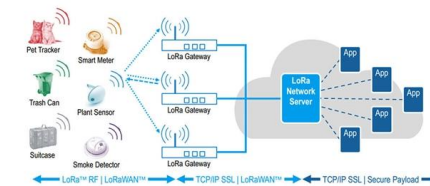

Buy Trough Type Fireproof Cable Tray , High-Quality Steel, 90-Minute

Our trough type fireproof cable tray is designed for fire safety critical applications. Constructed from high-quality steel with a special fire-retardant coating, it effectively prevents flame spread and protects