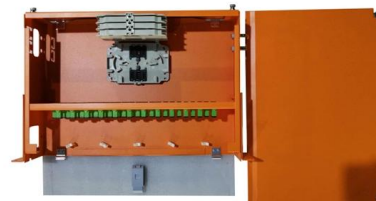

Why Integrated Power Cabinets Boost Network Reliability

Integrated power communication cabinets enhance network reliability with compact design, smart power management, and eco-friendly features,