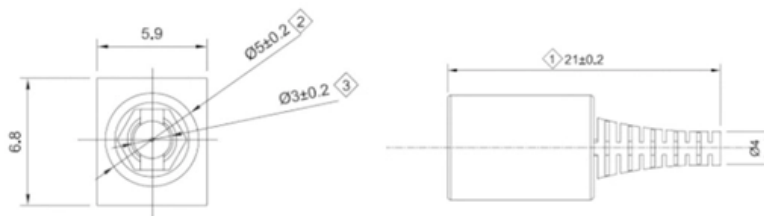

Electrical distribution box for the rice noodle machine

Electrical distribution box for the rice noodle machine

Commercial rice noodle and make dough sheeter machine

Commercial rice noodle and make dough sheeter machine The rice noodle machine is clean and sanitary, which protects the health of consumers. Moreover, the rice