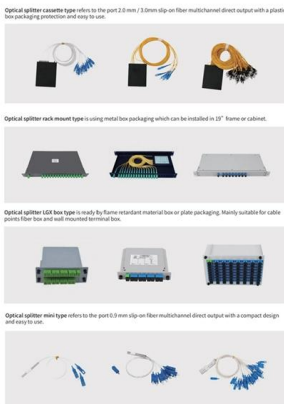

Rice Noodle/Vermicelli Machine Introduction Our rice noodle machine is your perfect choice to process rice, corn, sweet potato, yam, potato, tapioca, and many other

HESHAN

Their product range includes both fried and non-fried instant noodle machines, equipment, and production lines. They also provide noodle machines, egg noodle machines, and rice noodle

noodle machine, & s

We make noodle production lines that produce Ramen, Hakka noodles, and rice/starch vermicelli noodles. We also make fried snake machines, and build

Amazon : Rice Noodles Making Machine

The distribution box is the central hub of the home circuit and the general control of our daily power consumption. It is an indispensable electrical equipment. If there

Setting Up Electrical Connections in a Rice Mill