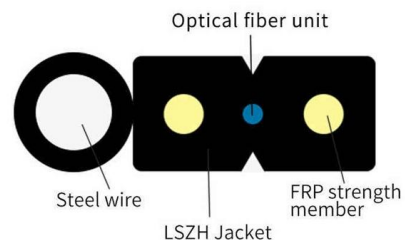

Rice Machine

A rice noodle machine is a specialized food-processing device designed to produce rice noodles using rice flour or batter as the primary ingredient. These machines automate the process of forming,