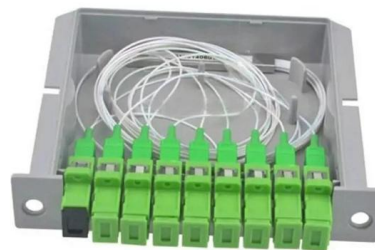

Indoor/Outdoor Distribution Box GEB Enclosure Box Kuala Lumpur

BESTLITE ELECTRICAL SDN BHD - Indoor/Outdoor Distribution Box GEB Enclosure Box, BESTLITE ELECTRICAL SDN BHD as a wholesaler and supplier provides a complete range of electrical

DISTRIBUTION BOX

A distribution box is a system solution which allow electrical energy to be safely distributed and controlled in hazardous areas. A reliable power distribution board increases both system availability