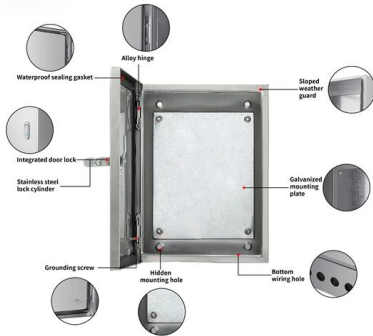

### Summary of key points for construction and installation of distribution

The construction and installation points of distribution boxes and switch boxes are summarized as follows: 1. Select qualified products that meet national standards and safety requirements.

### DISTRIBUTION BOX

A distribution box is a system solution which allow electrical energy to be safely distributed and controlled in hazardous areas. A reliable power distribution board increases both system availability

## Price , Lazada Malaysia

The PVC Electrical Surface Box (White) is a versatile product designed for various electrical installations, including distribution boxes, waterproof MCB panels, weatherproof junction boxes, and