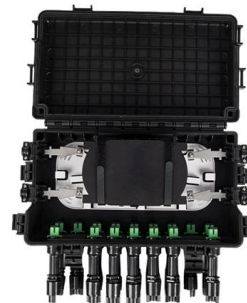

Wiley Online Library , Scientific research articles, journals, books

Hier sollte eine Beschreibung angezeigt werden, diese Seite lässt dies jedoch nicht zu.