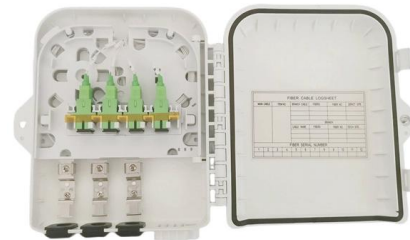

Renovopedia , Home Improvements News & Articles

Hier sollte eine Beschreibung angezeigt werden, diese Seite lässt dies jedoch nicht zu.

12 Types of Electrical Boxes and How to Choose

Learn about the many common types of wall and ceiling electrical boxes for switches, outlets, light fixtures, ceiling fans, and junction boxes.