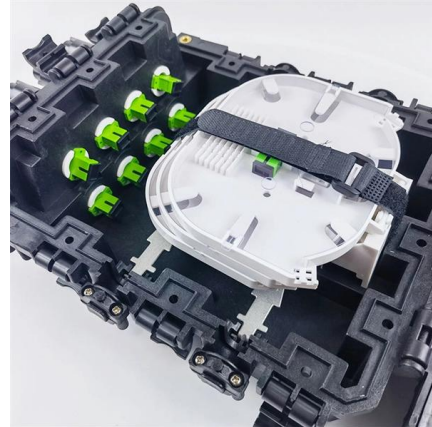

Wall Boxes , Wall Mounted Boxes , RS

Wall boxes and wall-mounted enclosures are essential for protecting electrical systems and networking equipment from dust, impact, and moisture in both indoor and outdoor environments.