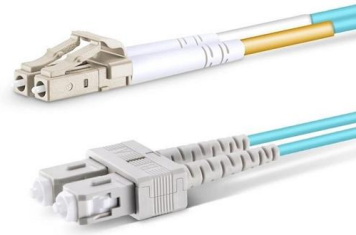

El Salvador Junction Box

El Salvador Junction Box

Buy Junction Box, QFJ6/JHD-8/B Electrical Junction Box 660V 50HZ

Get unlimited free shipping in 164+ countries with desertcart Plus membership. We can deliver the Junction Box, QFJ6/JHD-8/B Electrical Junction Box 660V 50HZ Connection Box 30-40A Per Outlet

SOLUTION BOX EL SALVADOR

A PV junction box is attached to the back of the solar panel (TPT) with silicon adhesive. It wires the (usually) 4 connectors together and is the output interface of the solar panel.

Ultrapro Direct Wire Junction Box Converter For Linkable Fixture

The UltraPro Direct Wire Junction Box (Model 44130) is designed for converting various UltraPro linkable LED light fixtures into direct wire installations. Weighing just 4.2 ounces and featuring a

Clipsal electrical junction boxes connect and protect

Larger junction boxes, also known as "adaptable boxes", are ideal for wiring, mounting, and protecting electrical components. Junction boxes are available in