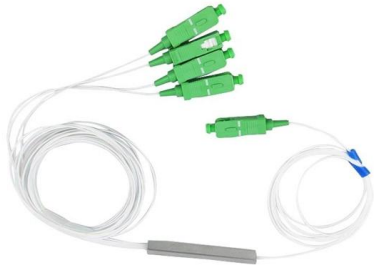

Eight-port fully automatic KVM switcher