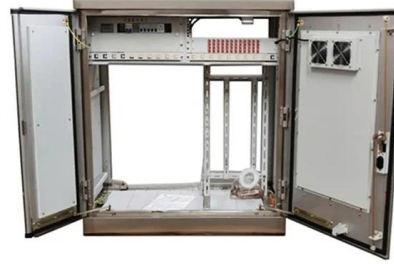

Rackmount,

HKS801-EB23: 8-Port HDMI KVM Switch lets you control 8 PCs with one

Rextron 8 Port HDMI 4K KVM Switch. Allows 8 PC s to Share

pbtech .nz "Rextron 8 Port HDMI 4K KVM Switch. Allows 8 PC s to Share Multiple USB Peripherals. Supports bothWin & Mac. Supports USB HID & Hot Swap, EDID Copy & Auto Learning. HDCP

StarTech 8 Port Rackmount KVM Console w/ 6ft

StarTech 8 Port Rackmount KVM Console w/ 6ft Cables - Integrated KVM Switch w/ 17" LCD Monitor - Fully Featured 1U LCD KVM Drawer- OSD KVM -