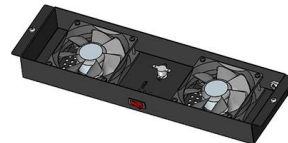

StarTech 8 Port Rackmount KVM Console w/ 6ft

StarTech 8 Port Rackmount KVM Console w/ 6ft Cables - Integrated KVM Switch w/ 17" LCD Monitor - Fully Featured 1U LCD KVM Drawer- OSD KVM -