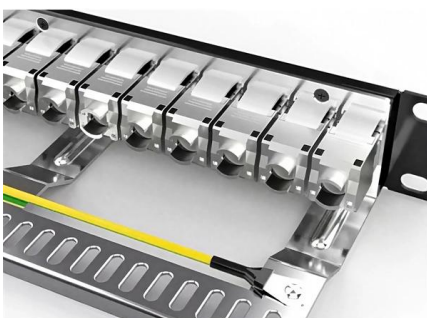

8-Port PS/2-USB VGA KVM Switch

The CS1308 expedites access to up to 8 PCs via one set of keyboard, mouse and monitor, allowing IT staff to productively manage multiple computers all at once via easy switching.