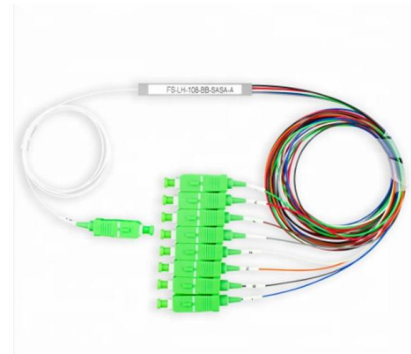

## Eight-core optical cable with twelve cores

---

### Fiber Optic Cable, Clamps, Boxes, for FTTH

JERA LINE-China Factory produce high-quality fiber optic cables, fiber cable clamps, and fiber optic boxes for outdoor & Indoor FTTH. ISO 9001 certified.

### Aerial Cable, GYTC8S Fiber Optical Cable Figure 8 SM

Figure 8 Fiber Optic Cable, Aerial Fiber GYTC8S 12 Core Singlemode Stranded Loose Tube Cable Jacket PE The structure of the standard figure-eight self