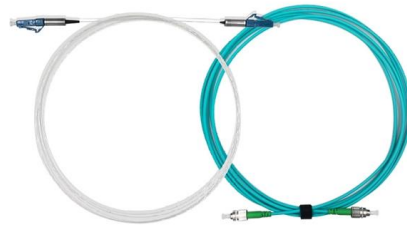

DDS/DFO-8DB / 8 Core Fiber Optic Distribution Box

Buy DDS/DFO-8DB / 8 Core Fiber Optic Distribution Box online on Amazon.eg at best prices. Fast and Free Shipping Free Returns Cash on Delivery available on eligible purchase.

Resong 1 X 8-core fiber optic terminal box 8-port FTTH

Buy Resong 1 X 8-core fiber optic terminal box 8-port FTTH fiber optic distribution box online today! product manual: Name: 1 minute 8 optical fiber splitter box

Fiber Optical Distribution Box 8 Core FTTH Terminal Box

Fiber Optical Distribution Box 8 Core FTTH Terminal Box, Find Details and Price about FTTH Box from Fiber Optical Distribution Box 8 Core FTTH Terminal Box -