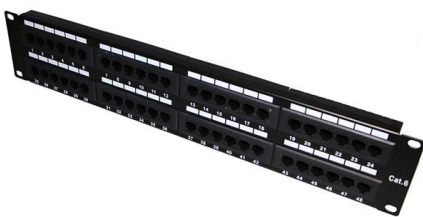

Egyptian supplier terminal box 8-core

Egyptian supplier terminal box 8-core

FTTX 8 Cores Fiber Terminal Box

The 8 Cores Fiber Terminal Box is a device that is used in fiber optic communication networks to protect and manage fiber optic cables. It provides a termination point

8 Cores Terminal Box with 3 Ports for Fiber Optics

The 8 Cores Terminal Box with 3 Ports is a high-quality optical distribution box that can be used as a termination point for the feeder cable to connect with two cables

PL-FT8C-P

Prolink FIBER Termination Box, 8-CORE Plastic. We specialize in providing top-quality IT solutions with a focus on network communication. Grand Gate - Tower A2 - Flat 0 Maadi.

Fiber One Fiber termination box 8 core

De 8 Core Terminal Box is in krúsjale komponent yn FTTX-kommunikaasjewurkssystemen, Servearje as it beëinigjen fan 'e beëiniging foar de feeder kabelferbining.

DDS/DFO-8DB / 8 Core Fiber Optic Distribution Box