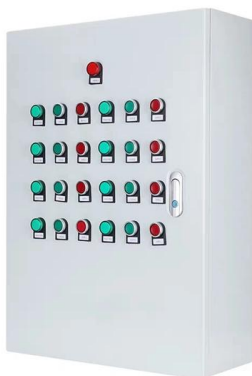

Prolink FIBER Termination Box, 8-CORE Plastic - VIA

ViaLink Zahraa Maadi, New Cairo Cairo Egypt
Help center Call us +2 (0) 12 0044 5140 +2 (0) 12 7271 2030 E-mail info@vialink .eg