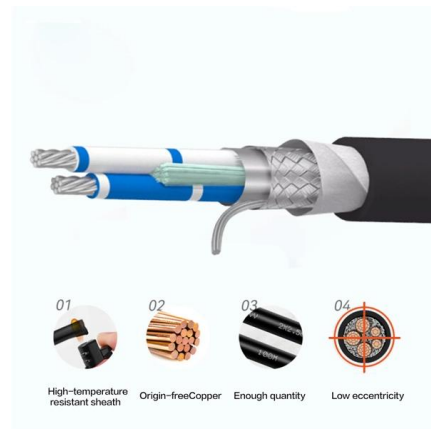

Fiber Distribution BOX 8 core , IT Information Technology

CFO-8A 8 cores terminal box with 1:8 SCA PLC splitter & 9pcs SCA material ABS+PC, weight 1.2kg