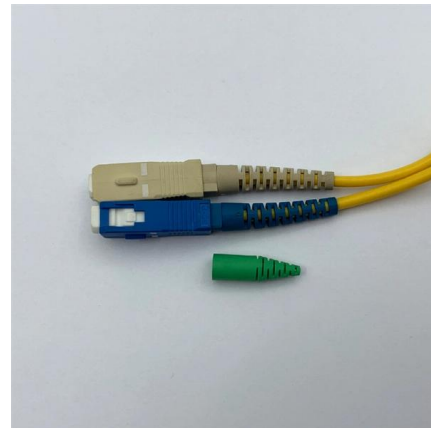

De 8 Core Terminal Box is in krúsjale komponent yn FTTX-kommunikaasjewurkssystemen, Servearje as it beëinigjen fan 'e beëiniging foar de feeder kabelferbining.

DDS/DFO-8DB / 8 Core Fiber Optic Distribution Box

Fiber Optical Distribution Box 8 Core FTTH Terminal Box, Find Details and Price about FTTH Box from Fiber Optical Distribution Box 8 Core FTTH Terminal Box -

Prolink FIBER Termination Box, 8-CORE Plastic - VIA

ViaLink Zahraa Maadi, New Cairo Cairo Egypt
Help center Call us +2 (0) 12 0044 5140 +2 (0) 12 7271 2030 E-mail info@vialink .eg

FTTH 8 Core Fiber Optic Termination Box

Description: This optical distribution box terminates up to 2 fiber optic cables, offers spaces for splitters and up to 8 fusions, allocates 8 SC adapters and working under both indoor and outdoor

Telecom 8 Core Fiber Optic Splitter Terminal Box

Telecom 8 Core Fiber Optic Splitter Terminal Box Product Model SP-1602-8C Product Description SP-1602-8C fiber access termination box is able to hold up to