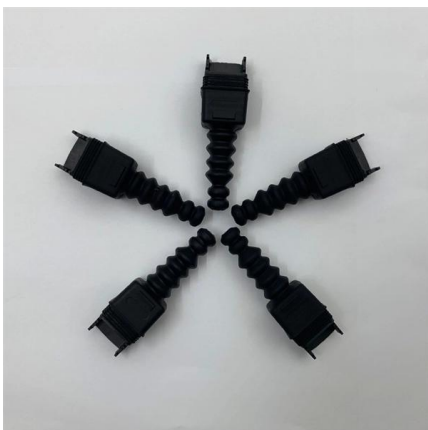

Durable Fiber Terminal Box with 8 Cores Perfect for High-Speed

BD-FTB-8D fiber terminal box can connect the drop cable with feeder cable as the termination point in the Fttx network, which is cable to meet 4 users or 8 users requirements. Fiber optic terminal box