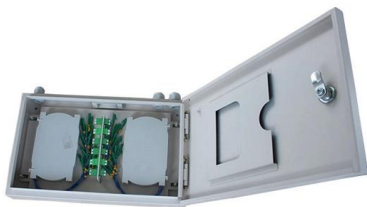

The TAA compliant Tellabs FlexSym® Optical Network Terminal 205 (ONT205) offers 5-ports of Ethernet and multiple deep fiber mounting options. The Tellabs

Temperature hardened and outdoor capable The Nokia Optical Network Terminal (ONT) XS-230X-A with one 10 Gigabit Ethernet (GigE), two GigE, and two plain

What is an Optical Network Terminal (ONT)? Your

This is where the ONT comes in ? What is an Optical Network Terminal (ONT)? An Optical Network Terminal (ONT), also known as a fiber

Nokia ONT XS-010X-Q Quick Reference Guide