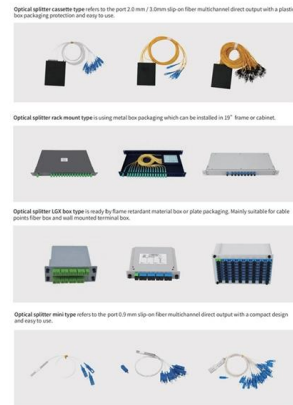

Nokia ONT G-010G-T

The Nokia Optical Network Terminal (ONT) G-010G-T is the answer for home networking delivered by Gigabit Passive Optical Network (GPON). It is designed