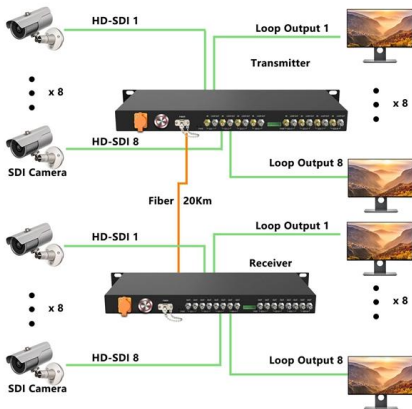

Navigating Egypt's NTRA: A Guide to IT Hardware Shipments

Importing IT hardware into Egypt means navigating NTRA approval, strict documentation, and valuation rules. Here's what you need to clear customs smoothly.