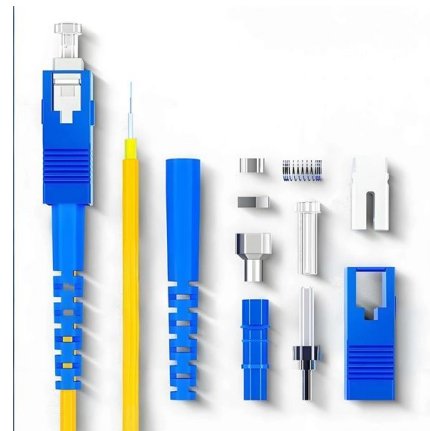

Nokia Customer Support Portal

Support Portal provides access to various services for Nokia Customers and Partners, such as Product Documentation, SW Downloads, Ticket Creation and Case Handling.