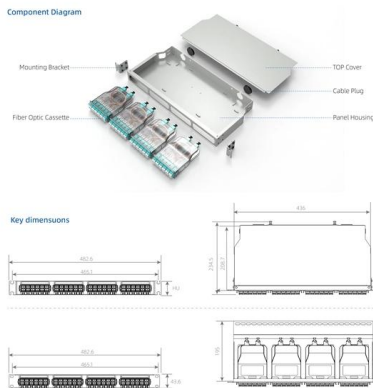

Edge data centers: PwC

However, the right timing and strategy for moving data centers (and related services) to the edge will be different for each organization, depending on the conditions, environment and business opportunities

EDGE(TM) Data Center Solutions

Our products consider the total cost of ownership, and provide peace of mind for the physical infrastructure, mitigating risk and keeping your network secure with easy

AtlasEdge Data Centres , Built Around You

AtlasEdge CEO: It's no longer optional to have data centers in the U.S. and beyond--it's a necessity Iran-US war: Data centre supply chain concerns amid