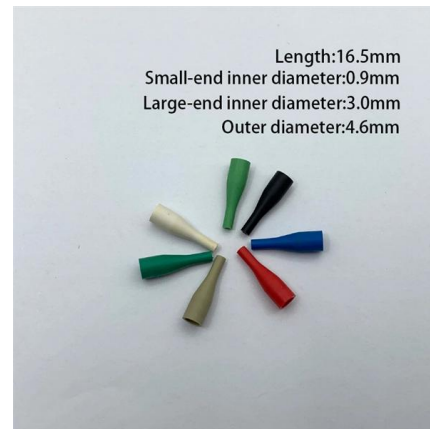

Wire/Cable Distribution & Management Product, Fiber

It can be used in various scenarios such as network connection, integrated cabling, data center, telecommunication room, optical fiber to the home, optical fiber LAN,