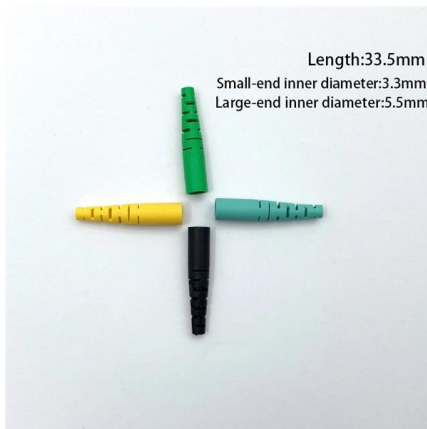

12 Port Fiber Optic Termination Box FTTH Junction Box

Outdoor Fiber Optic Distribution Box is widely used as a termination point for feeder cable to connect with drop cable. The fiber splicing, splitting, distribution can be