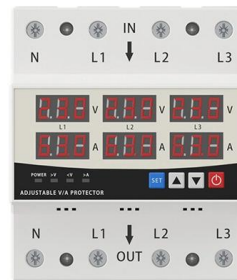

LED DISPLAY PANEL

CURRENT STATUS CLEARLY VISIBLE

IT CAN CLEARLY SHOW THE CURRENT STATUS AND VOLTAGE STATUS, WITH EFFICIENT OPERATION AND RAPID RESPONSE.