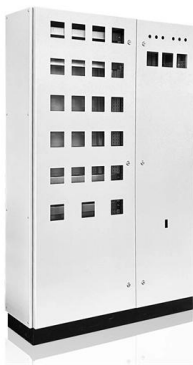

"Optical Cable Joint Box"

The Optical Cable Joint Box is a premium choice in the Fiber Optic Equipment category. Selecting factory-priced fiber optic equipment can significantly lower costs, allowing access to top-tier products