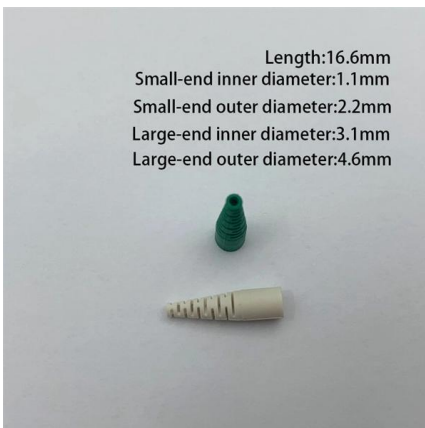

TOP 5 Cable Tray Manufacturers in Europe

Explore leading Cable Tray Manufacturers in Europe, offering durable, compliant solutions for industrial and commercial projects across various industries.