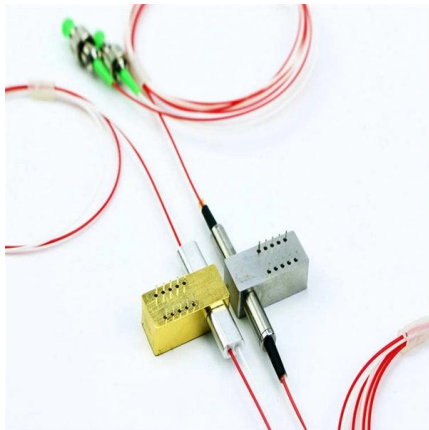

Outdoor Industrial Waterproof Aluminum Alloy Steel Ventilated Ladder

Outdoor Industrial Waterproof Aluminum Alloy Steel Ventilated Ladder Cable Tray High Quality for Power Station Construction High No reviews yet 100 sold Complies with EU standards Guangdong