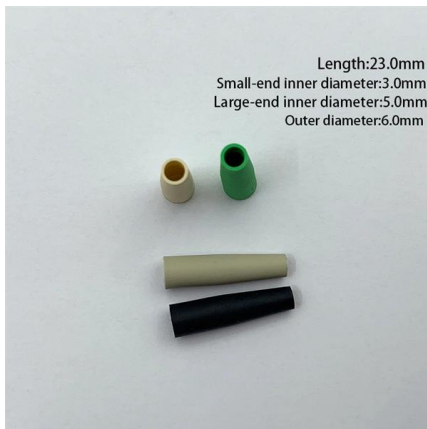

Prysmian Low Voltage Aluminum Tray Cable

Prysmian's STABILOY® Brand Tray Cable is made with STABILOY® Brand AA-8000 aluminum alloy conductors which are lightweight and provide increased flexibility for easy installation. The conductor

Heavy-Duty Aluminum Alloy Ladder Cable Tray Cable

The trapezoidal cable tray showcases a formidable structure, meticulously engineered to effortlessly support the substantial weight of heavy-duty cables and

Cable Tray Technical Guide A practical guide to product selection and

A practical guide to product selection and installation This guide for engineers and installers has been developed by ABB as a practical reference regarding cable tray characteristics, installation, and