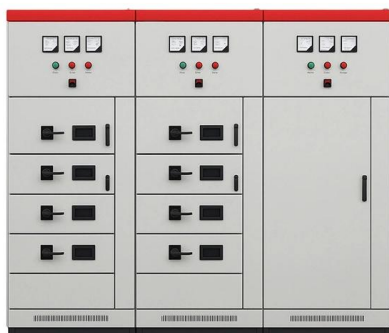

Cable tray

ABB designs and manufactures cable tray systems, including perforated tray, cable ladder, channel tray and strut (metal framing).