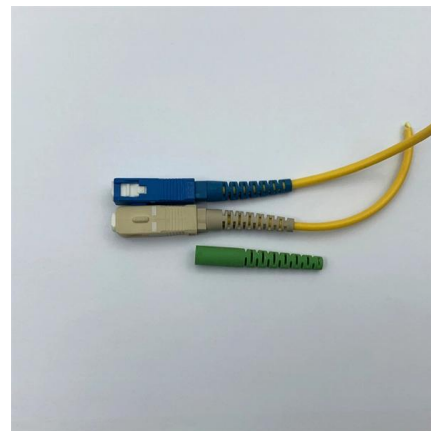

StarTech 1U 19" Cable Management Organizer

From the manufacturer 1U server rack cable-management panel with pass-thru routing holes: organize network server & KVM cabling in your rack

Shop Cable Management Tray , Organize Wires and

The Cable Management Tray makes it easy to route, store, and organize cables off your electric standing desk. By clearing your desk of cords and wires, you're