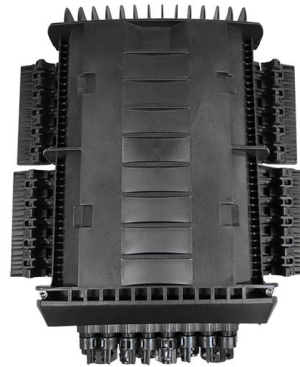

## Overview

---

It is used as a termination point for the drop cable to connect with patch cable in FTTH indoor application. This complete & intelligent-ready physical layer management system uses RFID technology for wireless detection of individual patch cords & real-time monitoring of unintended physical changes in network infrastructure. MapIT G2 integrates the powerful combination of innovative Smart Patch Panels, user-friendly Master Control Panels and EagleEye™ software to provide real-time tracking and reporting of network-wide physical layer activity. SYSTIMAX 360™ Distribution Module Panels SYSTIMAX 360™ iPatch® Series Panels SYSTIMAX 360™ GigaSPEED X10D® Evolve High Density Shielded Panels SYSTIMAX PATCHMAX® Panels SYSTIMAX 360™ GigaSPEED X10D® PATCHMAX® GS6 Category 6A U/UTP Patch Panel, 24 port SYSTIMAX 360™ GigaSPEED X10D®.

## Dutch FOB Smart Patch Panel 4-core

---

### Intelligent Patching (IP)

The antenna unit is located directly above the port row at the front of the patch panel and the electronic unit is placed at the rear side of the patch panel. The bus

### SmartPatch(TM) Fiber LC Pane

SmartPatch Fiber LC Panels are available with RFID antenna strip included or as an intelligent-ready panel without the antenna. SmartPatch Fiber LC Panels are 1RU high, and support 48 fibers with 24