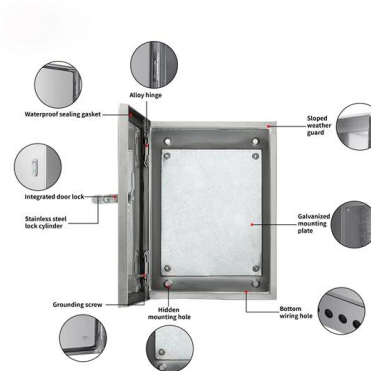

Intelligent Patch Panel Solution

EN 60950-1; EN 55032; EN 55035; EN 61000-3-2; EN 61000-3-3, ANSI C63.4 Infinique's Intelligent Patch Panel Solution for Copper and Fiber Structured Cabling System provides an automated and