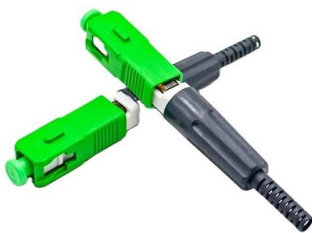

Intelligent Patch Panel Solution

EN 60950-1; EN 55032; EN 55035; EN 61000-3-2; EN 61000-3-3, ANSI C63.4 Infinique's Intelligent Patch Panel Solution for Copper and Fiber Structured Cabling System provides an automated and