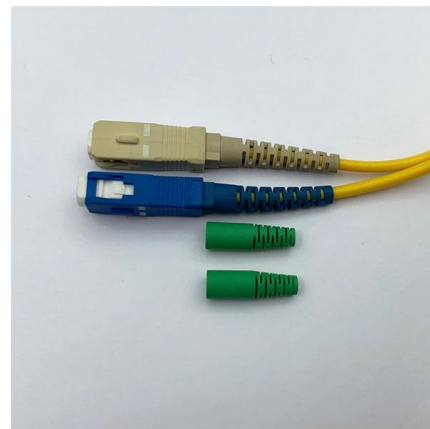

Wholesale Smart Control Panel Suppliers

Portworld is a trusted global supplier specializing in wholesale and OEM/ODM smart control panels. With over 300 engineers and extensive R& D capabilities, Portworld provides