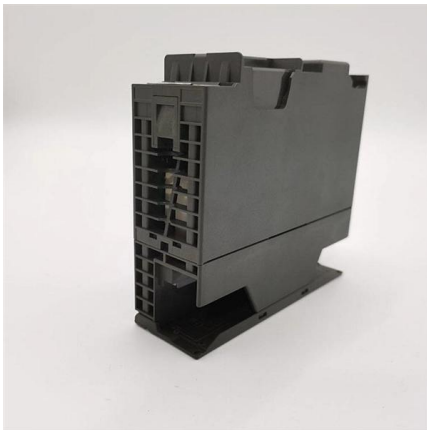

IP-Rated Rugged Cables -

Cables of above-average durability - weatherproof, waterproof, IP67, and more!