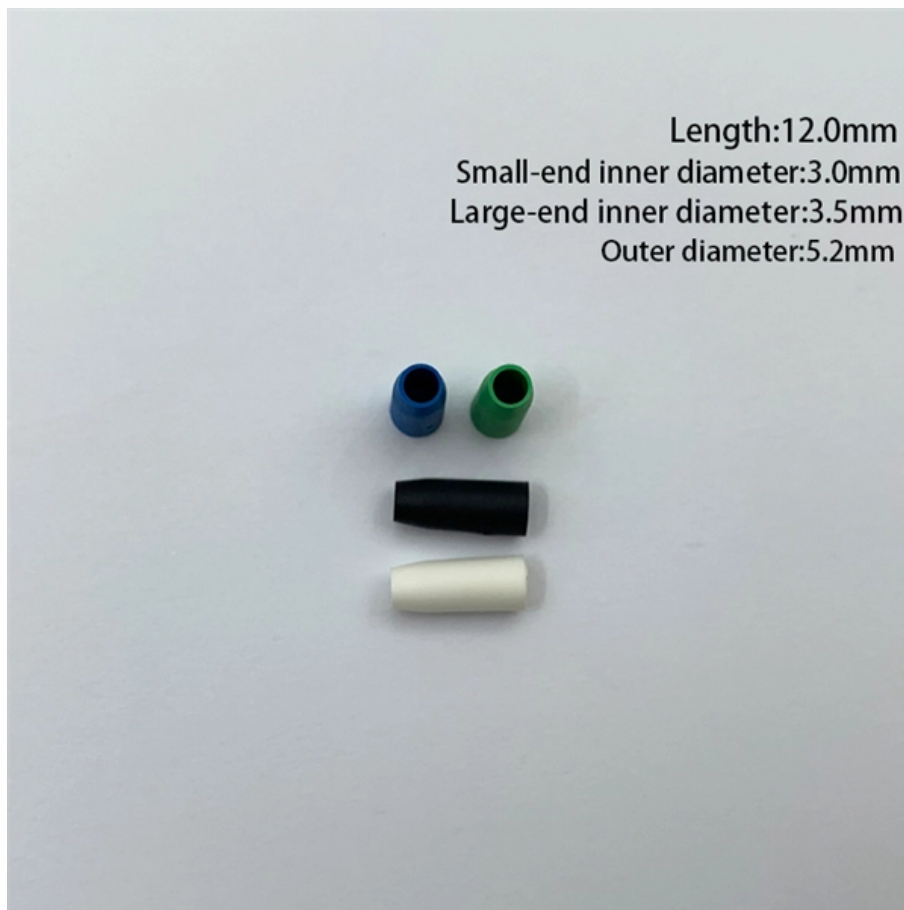

Dual-port information panel IP68

Dual-port information panel IP68

RPBU-02-S-A-VT

Dust cap DCA-RPBU-XX-01-X Panel Hardware
Included Right-angle or vertical orientations
Single and dual port available USB A & B

Code Blue CB5P00070 5-Port PoE IP68 Dual Faceplates

The Code Blue CB5P00070 is a 5-port PoE-powered network accessory featuring dual faceplates and IP68-rated environmental protection. Designed for integrators deploying hardened network

Visual Panel 207; 7" (18 cm); 1024 x 600 pixels; 1,000 cd/m2

Visual Panel 207; 7" (18 cm); 1024 x 600 pixels; 1,000 cd/m2 brightness, 2 X Ethernet, USB, μ SD, RS-232/485, IP68 (front); NEMA 4x, 12 (Front)