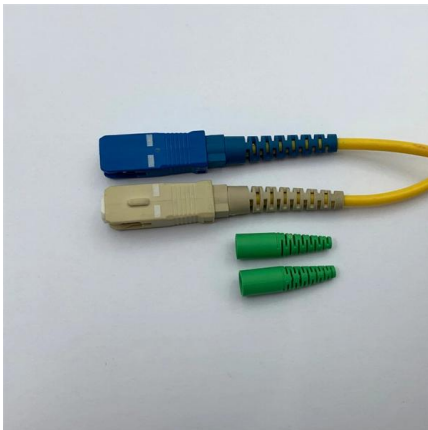

CNLINKO LP-24 RJ45 Connectors, 8P8C Dual Port

CNLINKO LP-24 RJ45 Connectors, 8P8C Dual Port Connector, Circular Connector for Network Connections, Panel Mount Receptacles Socket IP68 Waterproof Connector M24 (RJ45 Set)