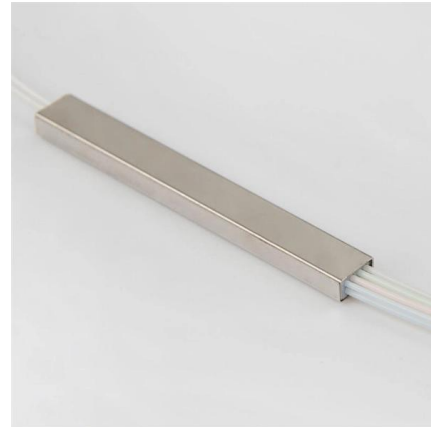

IP68 Rated 65inch PIDS Passenger Information Display

Benefits From IP68 rated 65inch PIDS Passenger Information Display AVLink 65inch Dual Sided 3000nits Advertising LCD Signs saves you the time to advertise