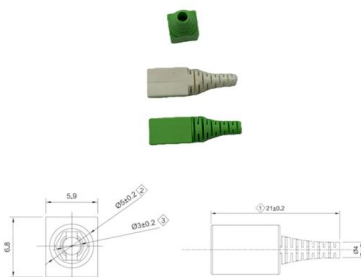

How i am going to drying 18 medium voltage cable 20 kv , Eng-Tips

One of the services they offer is to hook up dry nitrogen to the cable to dry out a cable and push out the water. Call around in your area and see if any of your local testing outfits offer this