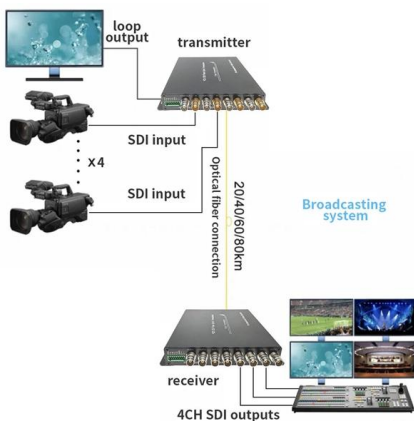

Cable Tray Systems , Efficient Cable Management

Cable tray systems provide a structured and efficient solution for routing and supporting electrical and data cables in commercial and industrial environments.