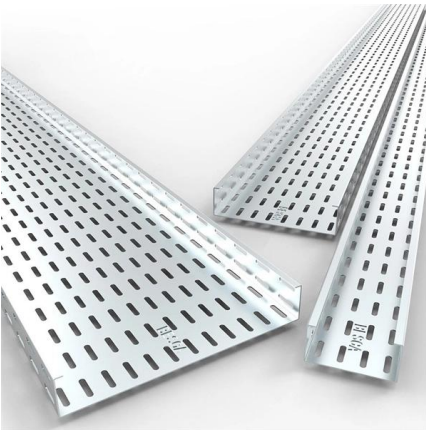

Double-row network cable tray

Double-row network cable tray

More durable and robust

The outer layer is made of environmentally friendly PVC, which is soft and elastic. It can be stretched without damage, so you can use it with confidence.

Wire Cable Trays Cable Raceways and Wire Trays aim to safeguard your network through providing a structured channel (s), facilitating expansive cable runs; in

Cable Tray

Choose from our wide range of cable carrier sizes and finishes. Our range of components lets you configure a cable tray to route cables through unused space while keeping them accessible for easy

Wire Basket Cable Tray Routing System

The Wire Basket Overhead Cable Tray System from Panduit maximizes space and network performance while ensuring cable protection for data center managers.

Cable Tray

Sigma Racks cable tray systems offer organized, secure cable support and routing, enhancing safety and accessibility. Ideal for complex wiring in commercial and

Cable Tray Systems

The 2" x 4" mesh allows for continuous airflow to prevent heat, dust, and contaminant buildup. Easy to fabricate and install on-site, wire mesh tray is the ideal for datacenters, commercial buildings,