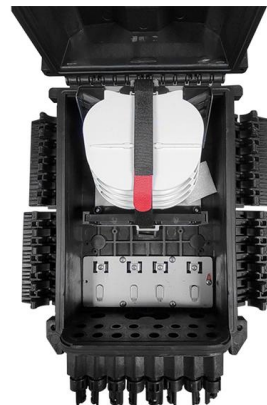

48 Cores Fiber Optic Termination Box

The SJ-ODB-48-SMC is a 48 cores fiber optic termination box designed for efficient fiber optic cable management in FTTH and FTTx network installations. This

48 Core Fiber OTerminal Box for High-Density FTTH