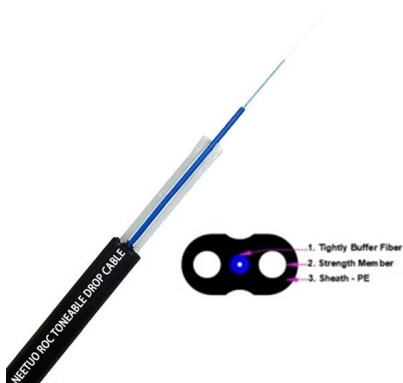

Breaker Boxes , Load Centers , Leviton Manufacturing

Preview Leviton's catalog of load center products like breaker boxes, electric panels, main breaker, main lug, indoor, outdoor, branch circuit breakers, and more.