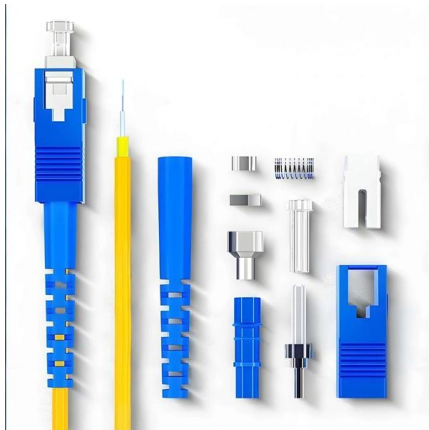

Differences

A service panel functions by maintaining the proper distribution of power throughout a property. But what is the difference between an indoor vs

What is a Distribution Box? - A Comprehensive Guide

Indoor distribution boxes are compact and accessible, suitable for controlled environments such as homes and offices where moisture and

Dominican Republic Naftex Electrical Distribution Cabinets

Vanma took targeted measures to ensure the maintenance and use of the distribution boxes in Dominica to maintain the safety and stability of their power