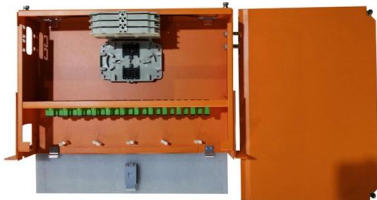

Fiber Optic Junction Boxes

The offering includes turnkey fiber media routing and termination with Glenair signature connectors and termini, supporting high-speed communication system integration for both fiber optic and hybrid