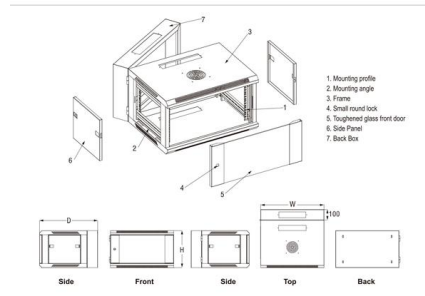

Fiber Optic Distribution Box FAQs

A Fiber Optic Distribution Box is a device used for fiber optic cable joint fusion, connection and distribution. It can easily connect multi-core and single-core fiber

All You Need To Know About Fiber Termination Boxes:

Source In this blog, we will discuss the two types of fiber optic cables and the role of a simple yet essential piece of equipment in the fiber laying

Fiber Optic Junction Box Installation Guide

This Installation Guide is valid only for Ex Fiber Optic Junction Box (EXJB).