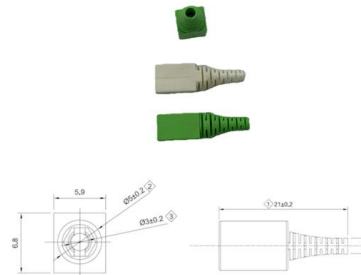

Essential Guide to Optical Cable Junction Boxes: Key Benefits & FAQs

Ensure that the box is clean and that connections are secure to maintain optimal performance. Are optical cable junction boxes waterproof? Many junction boxes are rated for water resistance, but it's