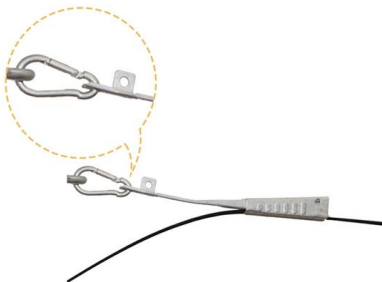

Essential Guide to Optical Cable Junction Boxes: Key Benefits & FAQs

Ensure that the box is clean and that connections are secure to maintain optimal performance. Are optical cable junction boxes waterproof? Many junction boxes are rated for water resistance, but it's