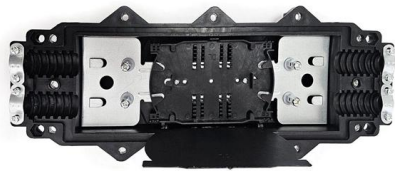

Dome Fiber Splice Enclosure, For 2in4out Fiber Optic Easy and quick installation ed to distribute, splice, and store the outdoor optical cables. Applicable to overhead, man-well of pipeline, embedded

Glass Fibre Junction Boxes in JUNG Design