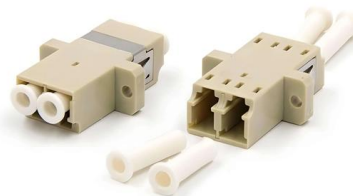

EXbox® Fiber Optics

With the increasing digitization and requirement for high-speed networking, the