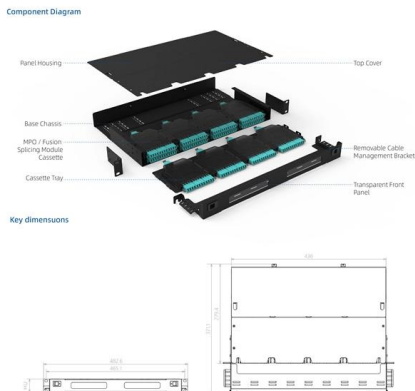

WORLD WIDE WEB JOURNAL Home

O'Reilly & Associates, Inc. 103A Morris St.
Sebastopol, CA United States

Fiber Drop Cable Installation: What Installers and Users

This cable connects the main fiber line to each house or building. A proper fiber drop cable installation is necessary to make sure the internet