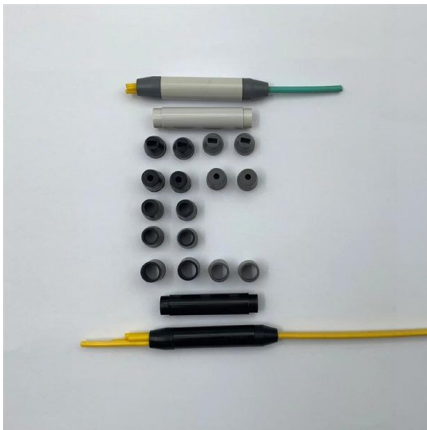

Brennenstuhl Remote control set RC CE1 4001, radio socket set

4-socket remote control socket set, for the comfortable switching on and off of electric devices and lamps up to 1000 W. Four-channel, handheld transmitters, 433.92 MHz, for universal control of single or multiple receivers at the same time; up to 25 m range.