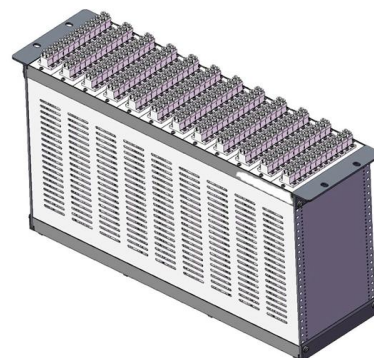

Remote Controlled Mains Sockets

Discover remote controlled mains sockets at CPC. Shop our huge selection of remote control sockets from leading manufacturers!