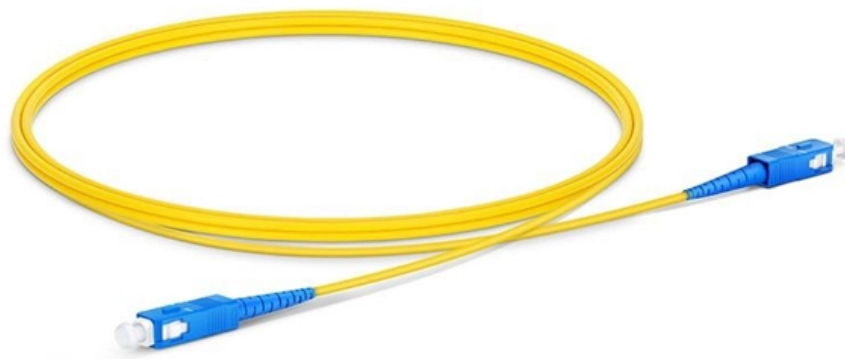

Distribution box remote control socket

Distribution box remote control socket

Distribution Box vs Control Box vs Junction Box: Key

Learn the differences between distribution boxes, control boxes, and junction boxes. Discover their functions, applications, and how E-abel provides

Series:SP-S Material:Polycarbonate IP Rating:IP66
NEMA Rating:4X Color:Light Grey
Application:Outdoor

3 Way Remote Control Mains Socket Adaptor Set

Upgrade your control over electrical appliances with the 3 Way Remote Control Mains Socket Adaptor Set. This innovative set allows you to convert a mains socket into a remote-controlled switch,

PowerBOX 3PF Remote Controlled Power Sockets

Das NETIO PowerPDU 3PF (PDU = Power Distribution Unit) ist eine IP-Steckdosenleiste mit drei 230V-Ausgänge. Die drei Steckdosen können über

RapidResponse 2x 1Kw Remote Controlled Sockets