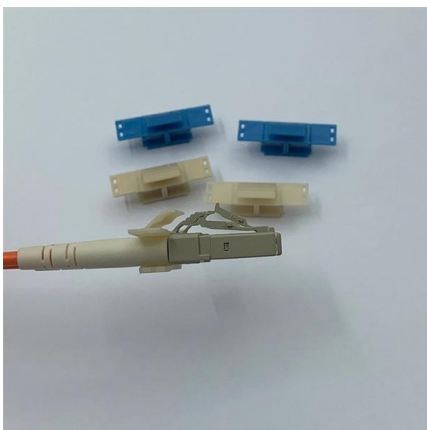

Intelligent PDU Remote Monitoring Power Distribution Unit

Overviews The Soetek K series PDU is a remote-monitoring power distributor. Its software uses an embedded multi-threaded RTOS kernel solution, supporting