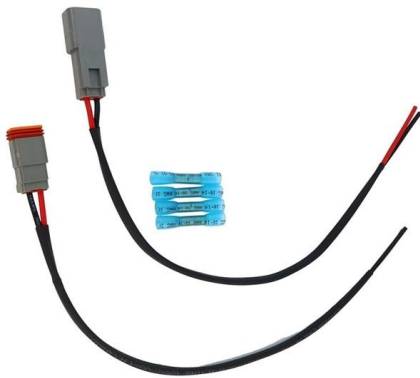

Rapid Response 2 Pack Remote Controlled Sockets

The remote control will work even when the socket is hidden by furniture, up to a maximum 30 meter unobstructed range. The remote control requires one