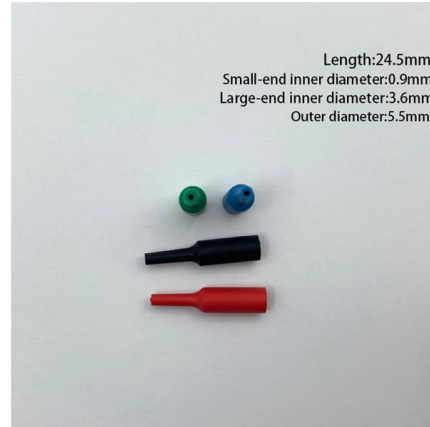

Electrical Wiring Color Coding System 101

Each color helps you identify the function of each wire. So, of course, understanding the colors will help you attempt any DIY