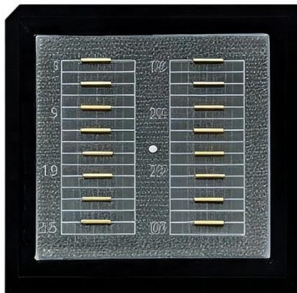

Unraveling the Magic of Colors in Packaging Design

Dive deep into design principles, packaging design, and color basics. Discover how colors can transform your packaging and captivate your audience.

coating color of distribution box RAL standard color

RAL standard color sample distribution board coating,coating color of box,panel board color,painting color of box,epoxy coating color for distribution

Contact Us

For datasheets, pricing, or custom high-speed optical interconnect solutions, please visit:
<https://www.syropy.com.pl>