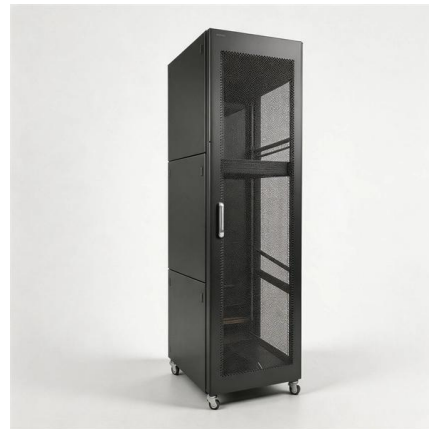

Eaton CHP22B100 CH 100 Amp PON 22-Space 44

Buy Eaton CHP22B100 CH 100 Amp PON 22-Space 44-Circuit Indoor Main Breaker with Cover online at DKHardware . Our Electrical & Gas category offers a