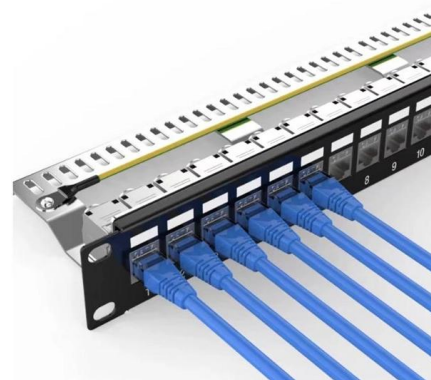

Distribution Boxes - Reliable Electric Pakistan

Reliable Electric is offering Distributions Boxes, these are suitable for various Residential, Commercial, Industrial buildings, industrial applications, Home