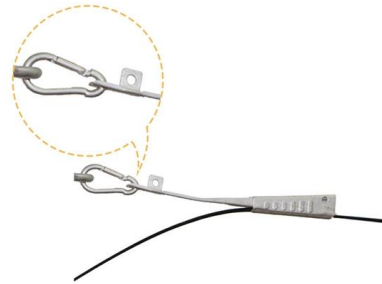

Plastic distribution box

50 results / page 1-18 / 18 1 TME282113 Plastic distribution cabinet HxWxD=280x210x130mm, IP65, IK10, 1000V AC/DC, RAL7035 Net32.42105 EUR Gross41.17473 EUR TME282113T