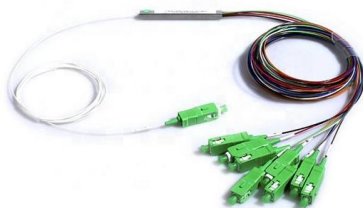

Boost Efficiency with Reliable plastic distribution boxes for Your

Discover efficient plastic distribution boxes solutions designed for optimal power distribution. Enhance your operations with reliable, durable equipment tailored to your needs.