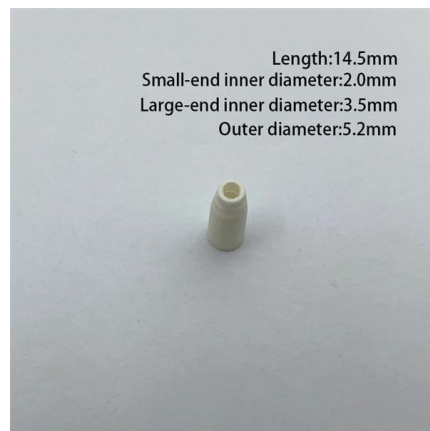

ELEKTRO-PLAST UNI-1 Distribution Cabinet with Lock 400 x 300 x

Product Summary: ELEKTRO-PLAST UNI-1 Distribution Cabinet with Lock 400 x 300 x 160 mm Industrial Housing Empty Housing Switch Box 43.1 IP65 5719 Grey