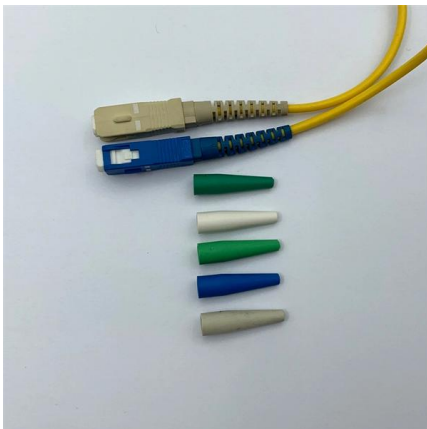

ABS plastic electrical distribution box with IP65

Plastic electrical distribution box. Painted in gray color RAL 7035. It has IP65 environmental protection against dust, humidity and projected water. It has a hard