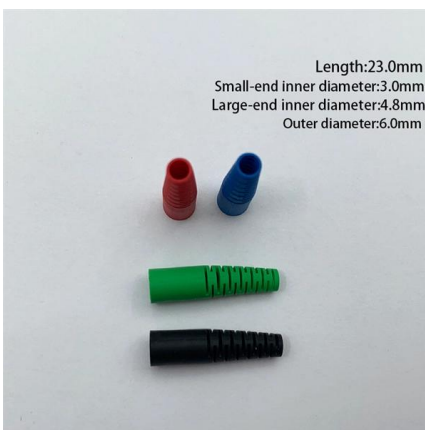

Power Distribution Box, Number of Sockets/Ways: 8 Way

Sparx Electricals - Offering Power Distribution Box, Number of Sockets/Ways: 8 Way at INR 300/piece in Hapur, Uttar Pradesh. Also find Power Distribution Box price list , ID: 2859178890630

Explosion Proof Power Distribution Box IP55/IP54 Rated 380V 60

Explosion Proof Power Distribution Box IP55/IP54 Rated 380V 60-100A Cast Aluminum Alloy for Oil& Gas & Chemical Applications

Distribution Box and Selection Guide

This guide provides information on how to select the appropriate Distribution Box for Electric project. If you have any questions about distribution