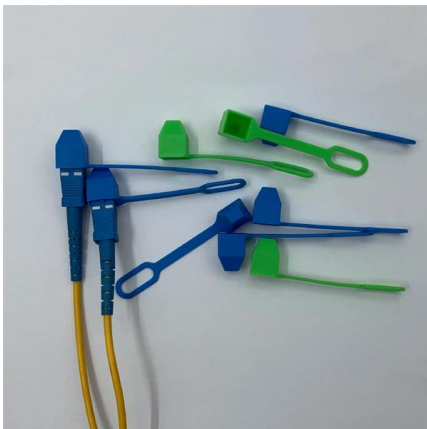

Explore Power Distribution Box Types and Functions

According to different usage scenarios and requirements, there are several types of distribution boxes: 1. Main Circuit Breaker Panel. The main and