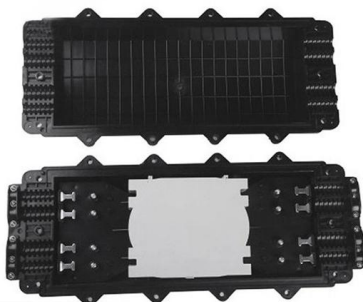

Display Boxes

Including beadwork, felting and mixed media kits as well as bead work patterns. Ideal for learning how to make your own beautiful creations. Beading Patterns Comprehensive Beading Patterns to show you