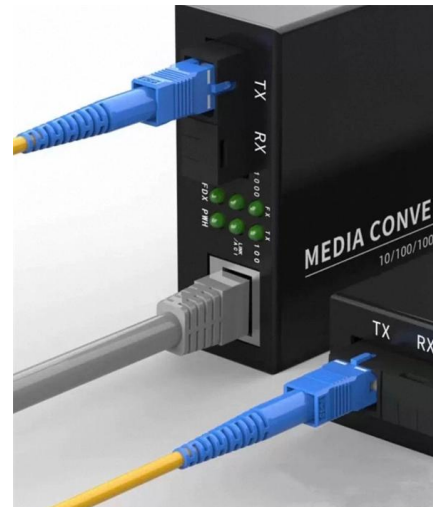

Products

Browse our torque meters, torque sensors, torque transducers and torque measurement systems.

Torque Meters / Torque Testers

Our torque meters and testers can be used for almost every torque test. You will find torque testers for a wide variety of industrial sectors and laboratory applications,