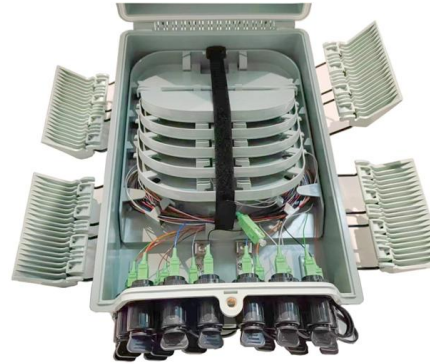

The installation requirements for the distribution box

Learn how to install a distribution box safely and correctly. Covers wiring, placement, standards, and expert tips for a compliant setup.