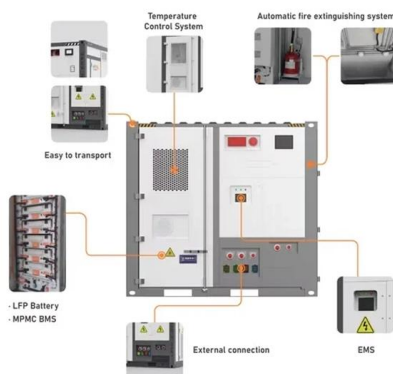

New Professional Socket Box IP67 Exhibition hall

New Professional Socket Box IP67 Exhibition hall waterproof electrical distribution box Product overview Suitable for waterproof, dustproof, anti-corrosion and other