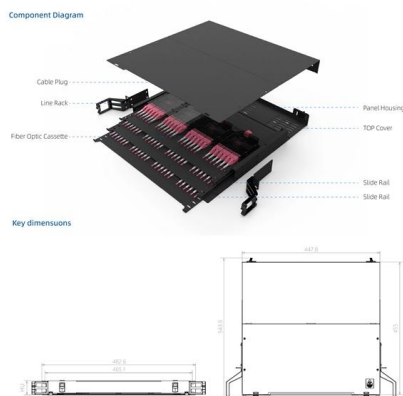

Direct Sales of Trough-Type Metal Cable Trays

Direct Sales of Trough-Type Metal Cable Trays

Order in Bulk Cable Trays & Trunking ,, Channel and Tray

Cable trays are open, horizontal systems that provide a pathway for cables to be routed in a structured and accessible manner. Typically made from metal (such

Cable Tray Market Size, Share, Industry Report 2035

A ladder-type cable tray refers to a system made up of two longitudinal side members joined by separate transverse members used as a support system for

Trough Cable Trays Supply and Manufacturing

A trough cable tray is a type of cable management system designed to protect and support electrical, communication, or data cables in commercial, industrial, or