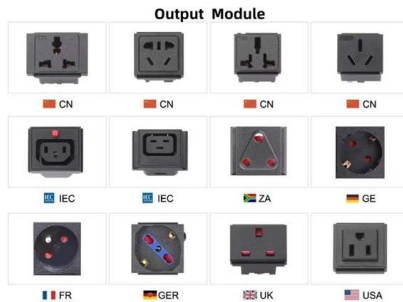

Cable tray

In the electrical wiring of buildings, a cable tray system is used to support insulated electrical cables used for power distribution, control, and communication.

Why Choose Us

Trough Cable Trays Supply and Manufacturing

A trough cable tray is a type of cable management system designed to protect and support electrical, communication, or data cables in commercial, industrial, or