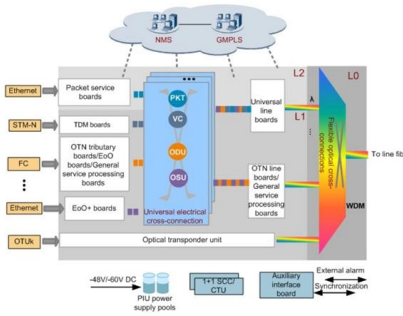

Cable Tray Type Selection