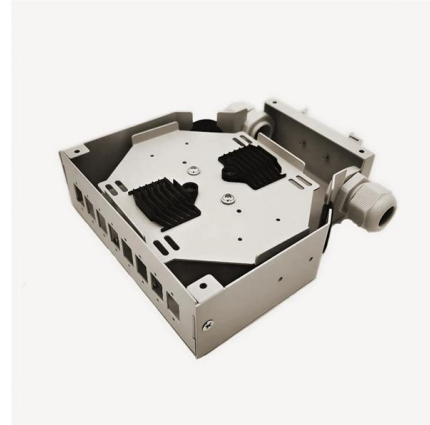

Top 10 distribution box manufacturers and suppliers you should know

Several leaders now partner with cable suppliers for bundled solutions, eliminating compatibility headaches. The right distribution box does more than route electricity - it protects investments and

Distribution boxes - For modular and decentralised solutions

We provide you with information on our distribution boxes for download. Download our product catalogue for sensor-actuator cabling and circular connectors or our portfolio overview for

4 Key Types of Distribution Channels: Examples

Master distribution! Learn the 4 essential types of distribution channels. Real-world examples to help you choose the right strategy.