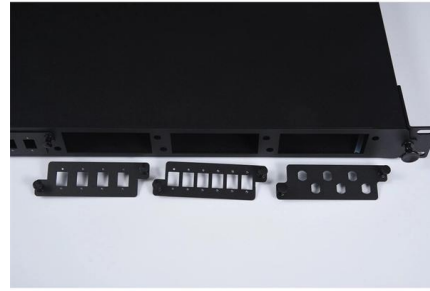

PASSIVE DISTRIBUTION BOXES

Murrelektronik supplies a comprehensive range of distribution boxes: They create optimum installations for any application and are cost-effective, reliable, and space saving solutions!

Contact Us

For datasheets, pricing, or custom high-speed optical interconnect solutions, please visit:

<https://www.syropy.com.pl>