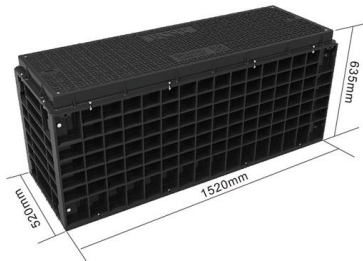

Distributor boxes , Phoenix Contact

Use distributor boxes for quick and clear cabling in the field. Distributor boxes bundle several cables into one master cable that is connected to the controller. Thanks to the status indicator, you have an